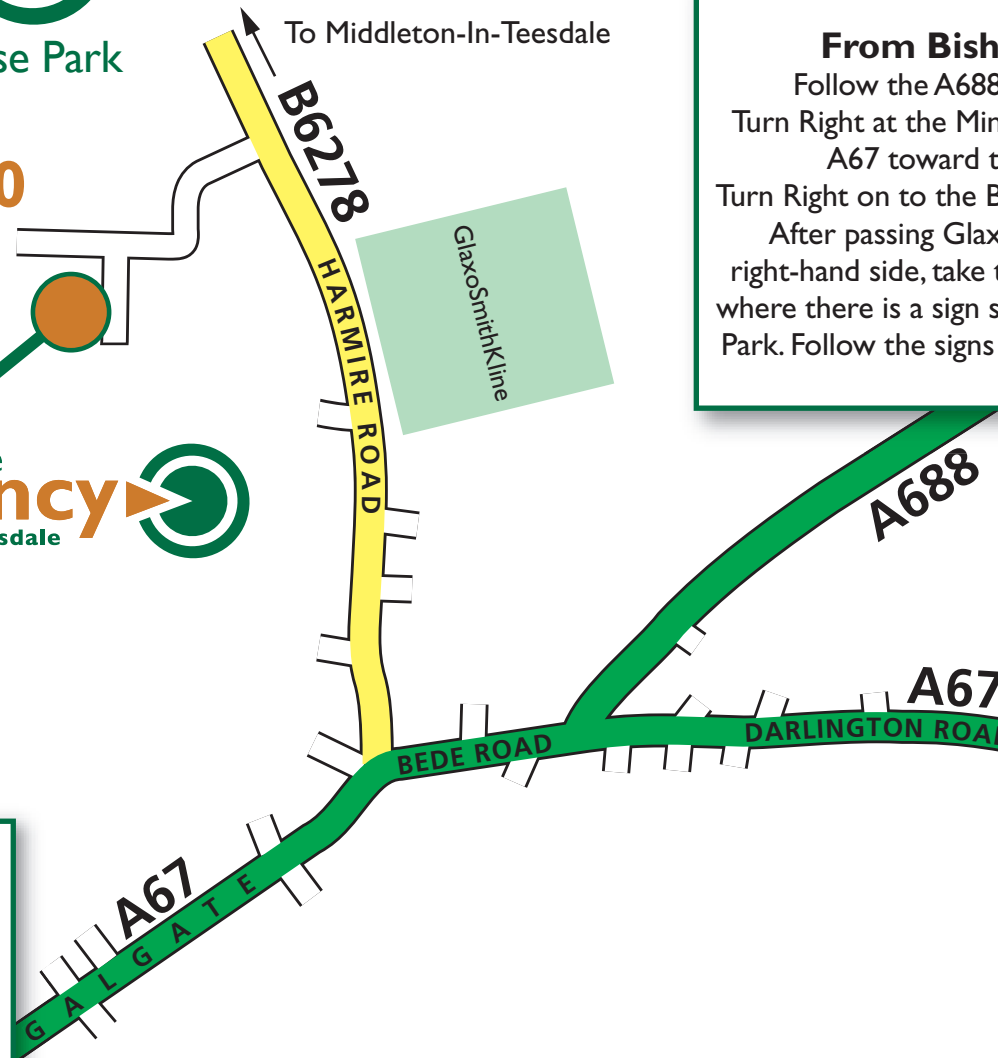

HOW TO FIND US

Enterprise House, Harmire Enterprise Park
Barnard Castle, DL12 8XT

Tel: 01833 696 600

From Bishop Auckland

Follow the A688 to Barnard Castle.
Turn Right at the Mini Roundabout on to the A67 toward the Town Centre.
Turn Right on to the B6278 into Harmire Road.
After passing GlaxoSmithKline on your right-hand side, take the next turn on the left where there is a sign saying Harmire Enterprise Park. Follow the signs saying Enterprise House.

From Darlington

Follow the A67 to Barnard Castle.
Go straight across the Mini Roundabout and Turn Right on to the B6278 into Harmire Road.
After passing GlaxoSmithKline on your right-hand side, take the next turn on the left where there is a sign saying Harmire Enterprise Park. Follow the signs saying Enterprise House.

From Barnard Castle Town Centre

Turn left off Galgate along Harmire Road, the B6278. Go past GlaxoSmithKline and take the next left-hand turn where there is a sign saying Harmire Enterprise Park. Follow the signs saying Enterprise House.