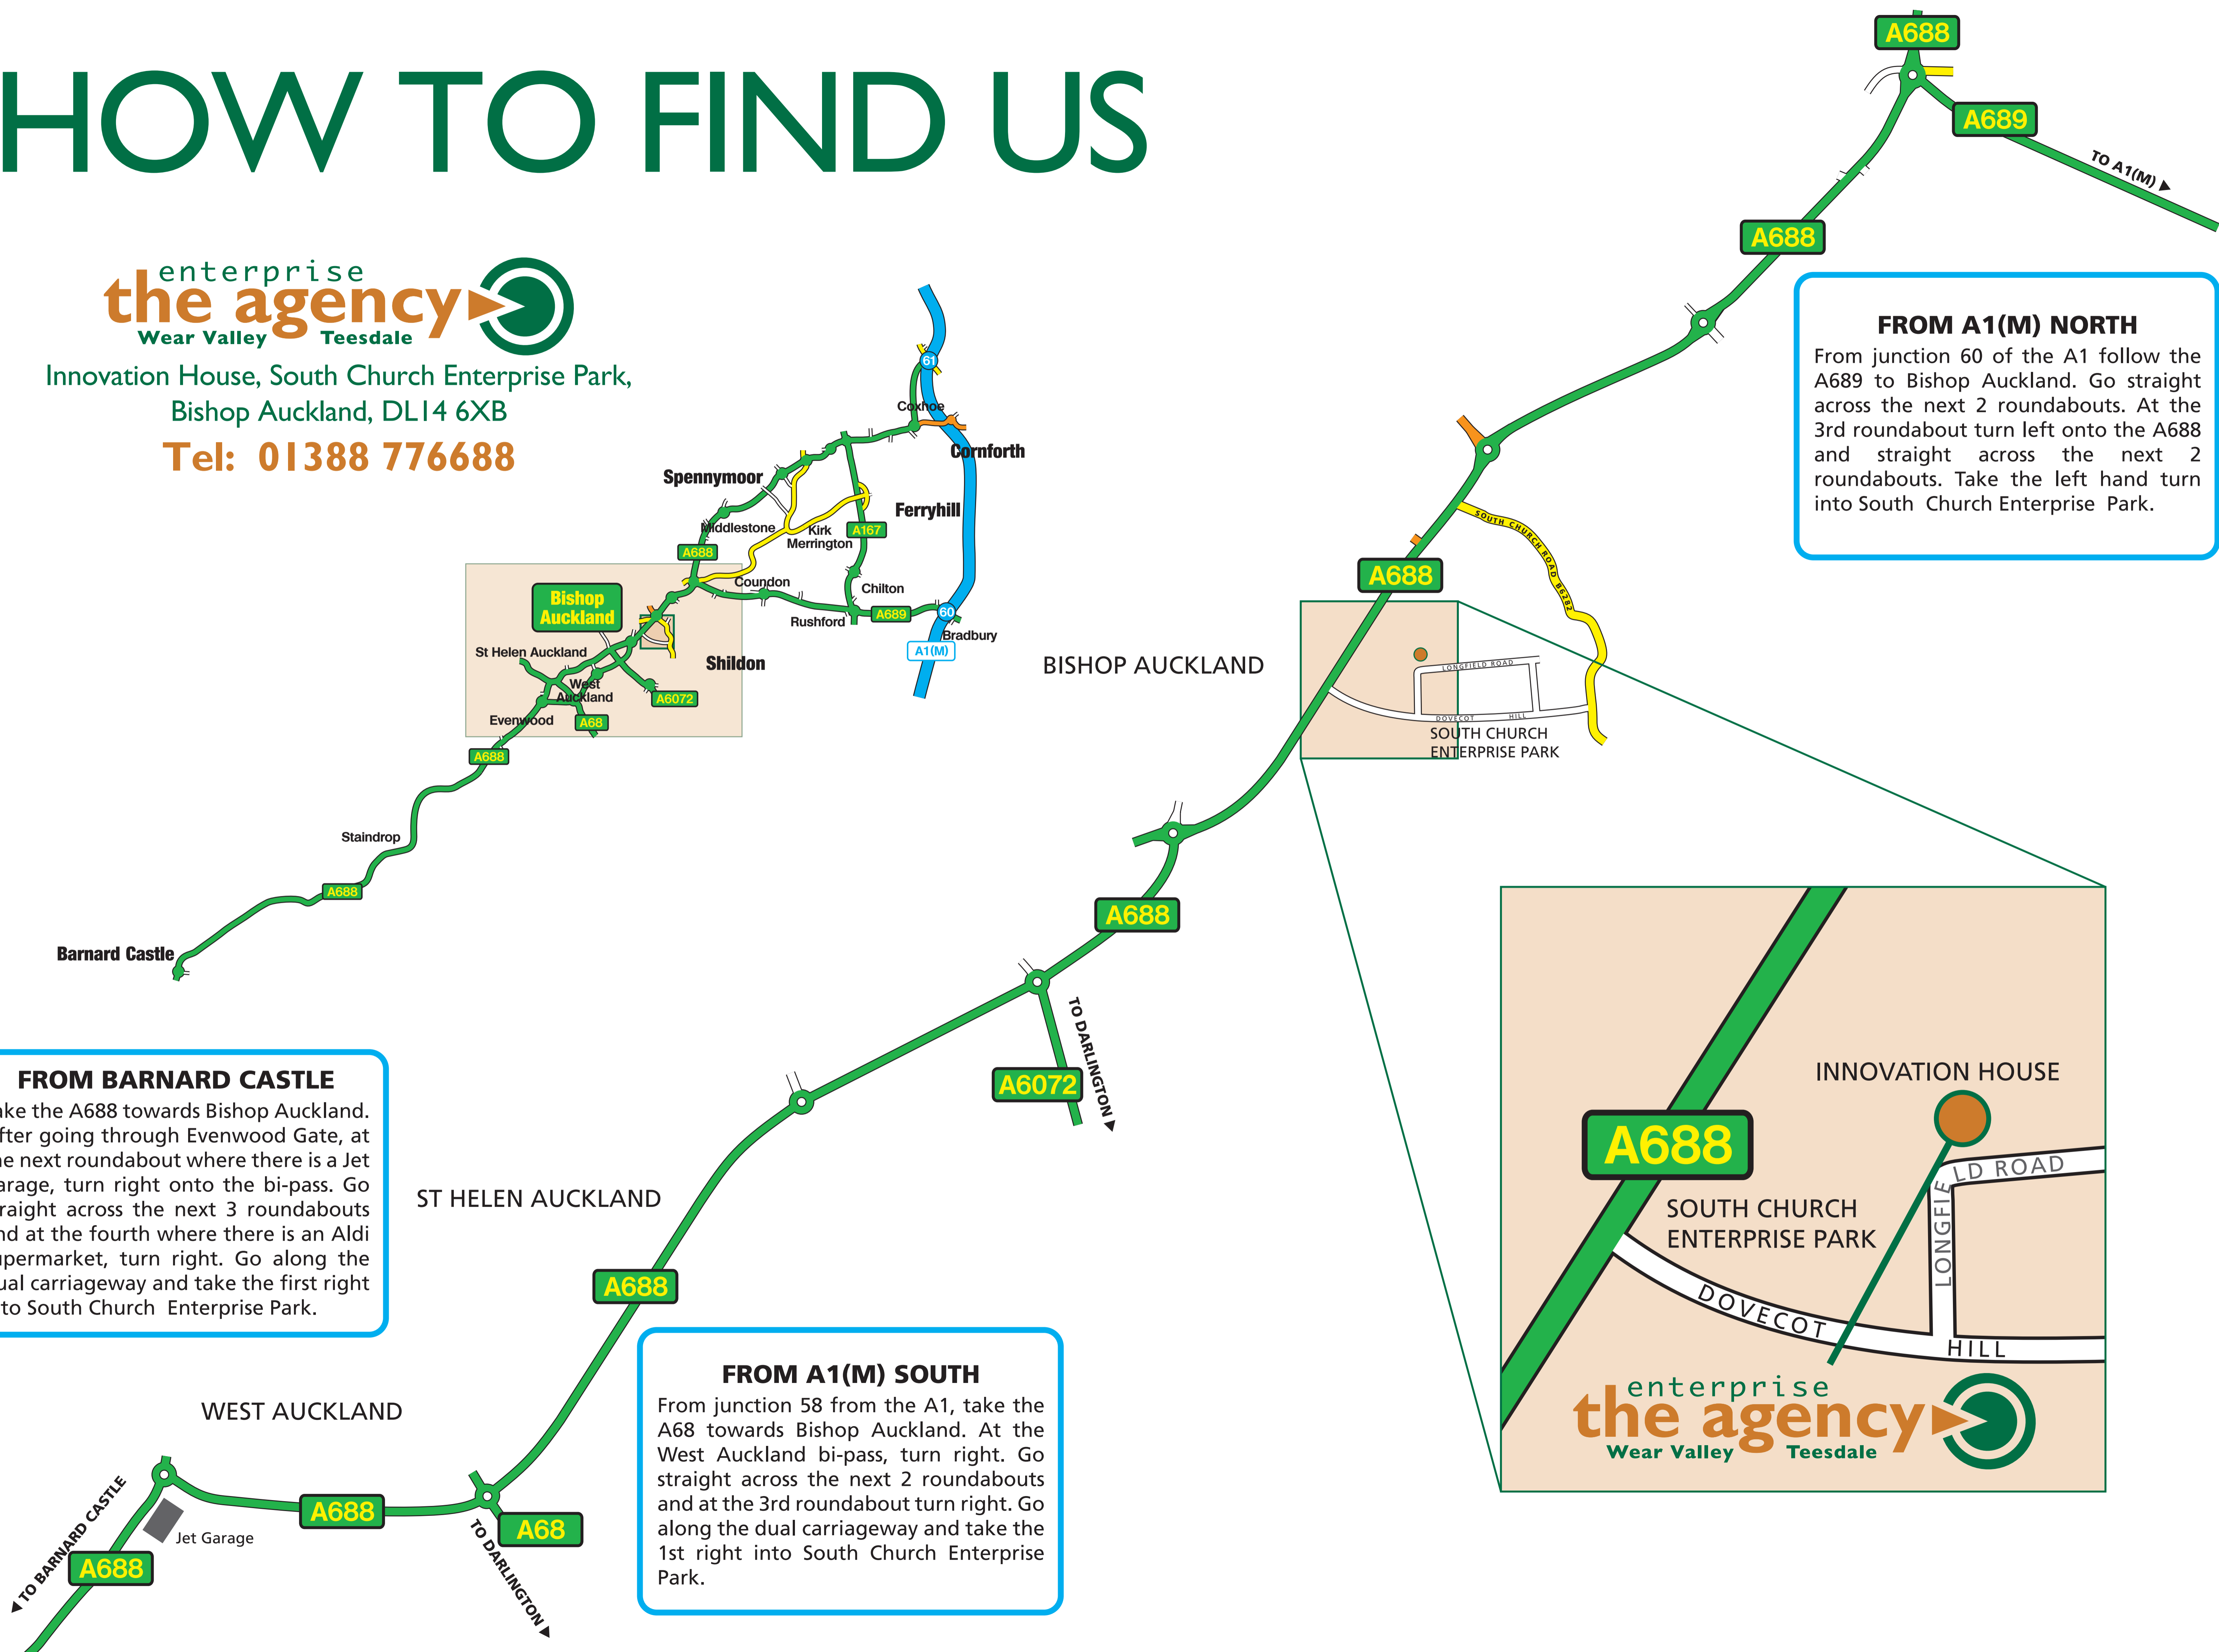

# HOW TO FIND US

Innovation House, South Church Enterprise Park,  
Bishop Auckland, DL14 6XB  
Tel: 01388 776688

**FROM A1(M) NORTH**  
From junction 60 of the A1 follow the A689 to Bishop Auckland. Go straight across the next 2 roundabouts. At the 3rd roundabout turn left onto the A688 and straight across the next 2 roundabouts. Take the left hand turn into South Church Enterprise Park.

**FROM BARNARD CASTLE**  
Take the A688 towards Bishop Auckland. After going through Evenwood Gate, at the next roundabout where there is a Jet garage, turn right onto the bi-pass. Go straight across the next 3 roundabouts and at the fourth where there is an Aldi supermarket, turn right. Go along the dual carriageway and take the first right into South Church Enterprise Park.

**FROM A1(M) SOUTH**  
From junction 58 from the A1, take the A68 towards Bishop Auckland. At the West Auckland bi-pass, turn right. Go straight across the next 2 roundabouts and at the 3rd roundabout turn right. Go along the dual carriageway and take the 1st right into South Church Enterprise Park.